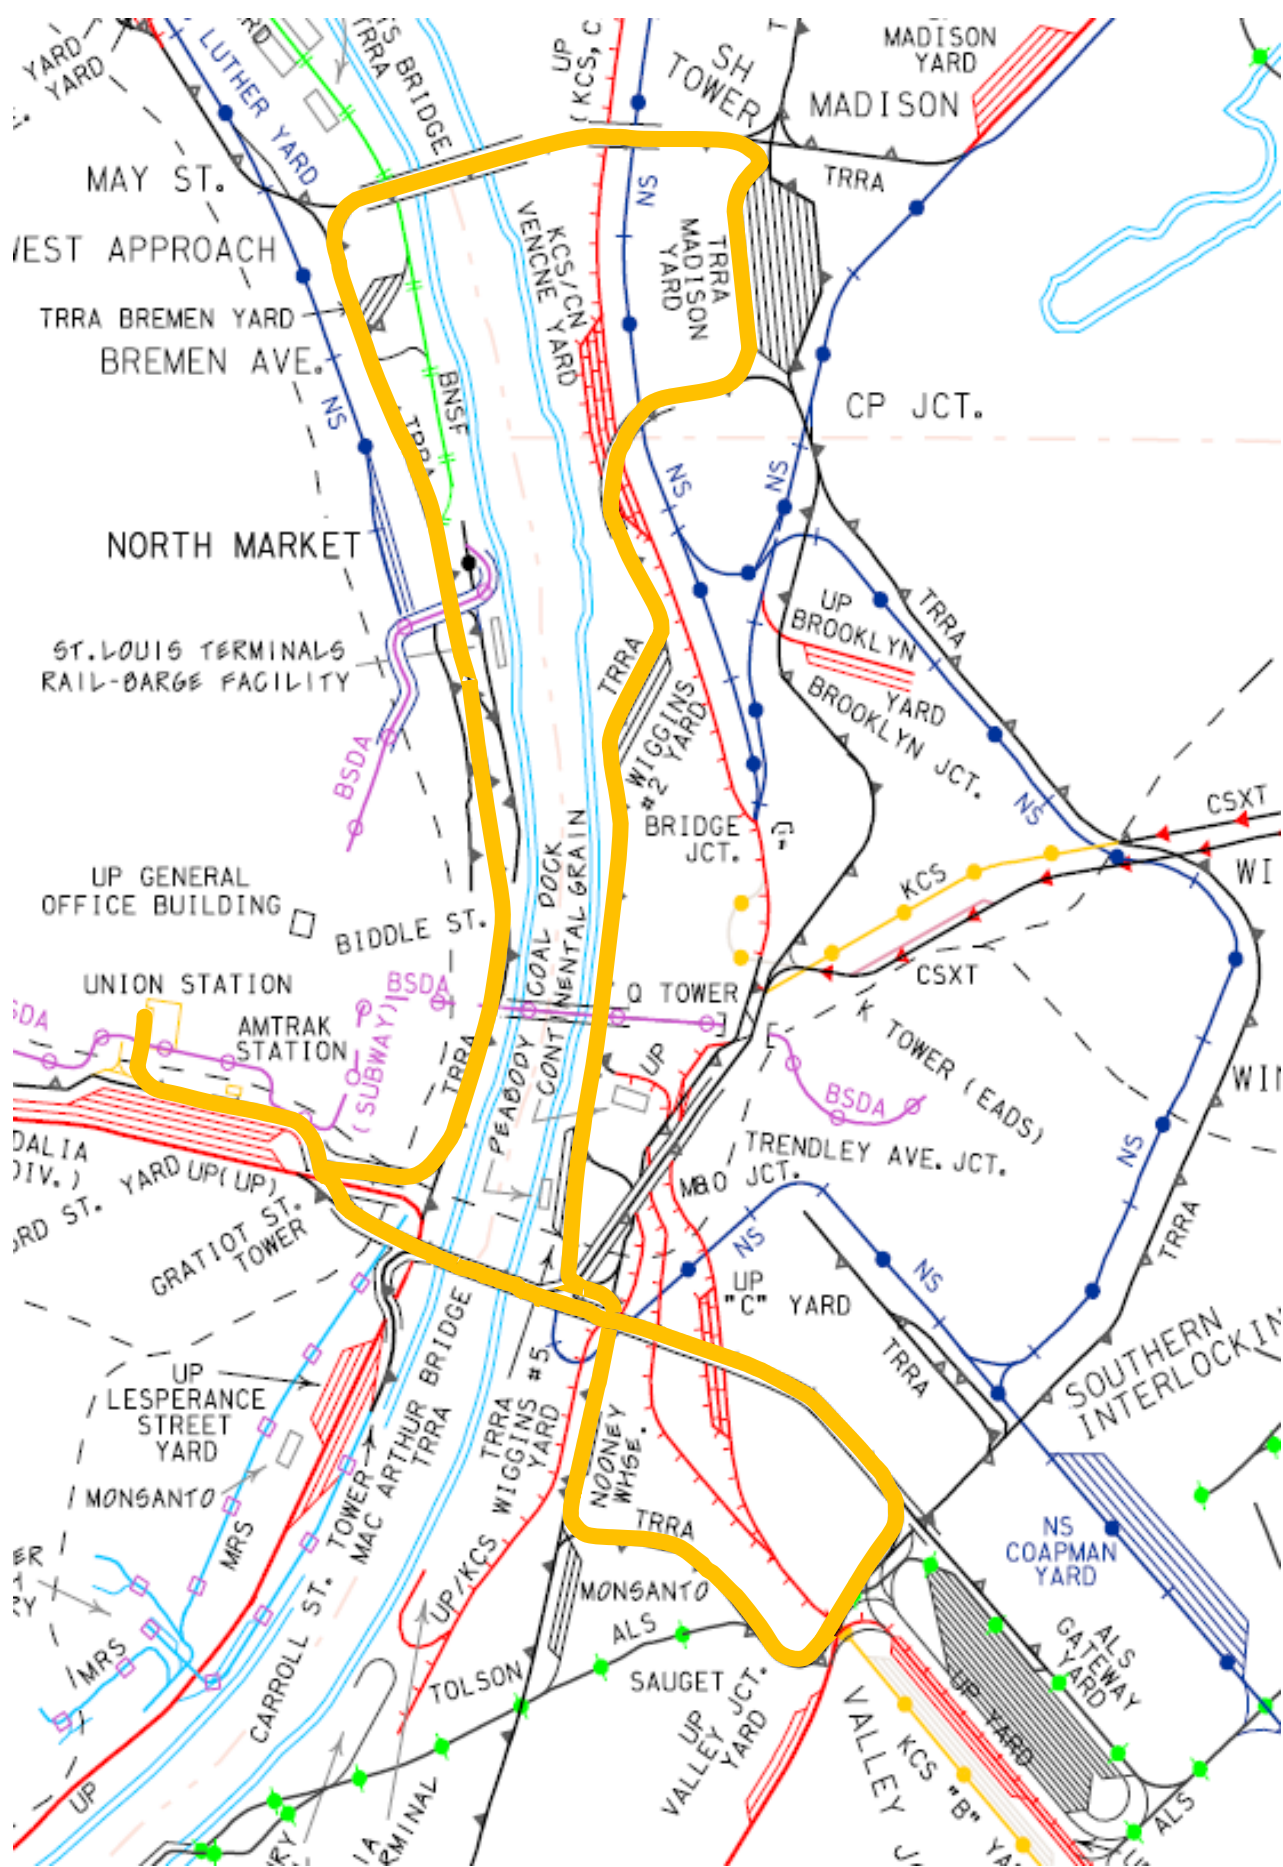

TRRA Tour Route

ST. LOUIS TERMINAL

LEGEND

- ALS —+—+—+— ALTON & SOUTHERN
- BNSF —+—+—+— BURLINGTON NORTHERN SANTA FE
- BSDA —+—+—+— BI-STATE DEVELOPMENT AGENCY
- CSXT —+—+—+— CSX TRANSPORTATION
- KCS —+—+—+— KANSAS CITY SOUTHERN (GWWR/GWER)
- CN —+—+—+— CANADIAN NATIONAL
- MRS —+—+—+— MANUFACTURERS
- NS —+—+—+— NORFOLK SOUTHERN
- UP —+—+—+— SOUTHERN PACIFIC (SSW, UPCSL) (BEFORE MERGER)
- TRRA —+—+—+— SHORTLINES
- UP —+—+—+— TERMINAL RR ASSOCIATION
- UP —+—+—+— UNION PACIFIC

BELLEVILLE